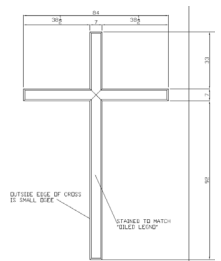

Sanctuary Cross (Hand crafted)

Sponsorship Fulfilled