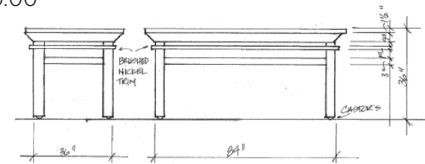

Welcome Center Seating Area (Couches and chairs)

\$3,500.00

Music Room/Sacristy (Couch, table, chairs)

\$3,100.00

Altar (Designed and hand built for LOC)

\$7,800.00

"Living Room" Adult Ministry (Couches and chairs)