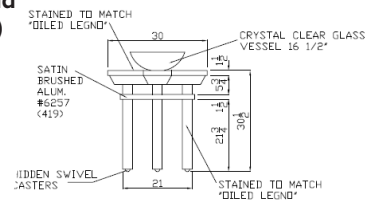

Each \$70.00
Family of 4 Chairs (\$280)
Row of 10 Chairs (\$700)

Baptismal Font (Designed and built for LOC)

Sponsorship Fulfilled

Library (Conference table and chairs)

\$4,400.00

Coffee Area Seating (High/low tables and chairs)